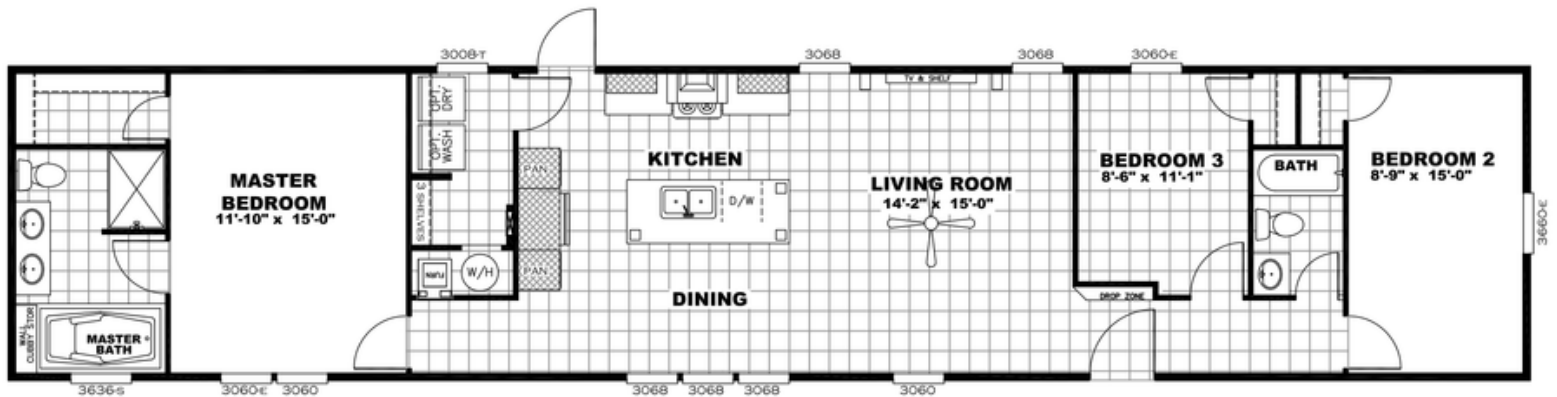

Resolution

1216 sq ft | 3 beds | 2 baths

Individual home models may vary from the floor plan and standard specifications. Floor plans specification may change at any time without prior notice. Please consult with our Home Specialist for specific model changes.

www.RobertsCommunities.com

STANDARD FEATURES

- Large Kitchen Island
- Luxury Enclosed Tub
- Double Sinks w/ Vanity
- Full-size Shower
- Walk-in Closet
- Upgrade Appliance Package