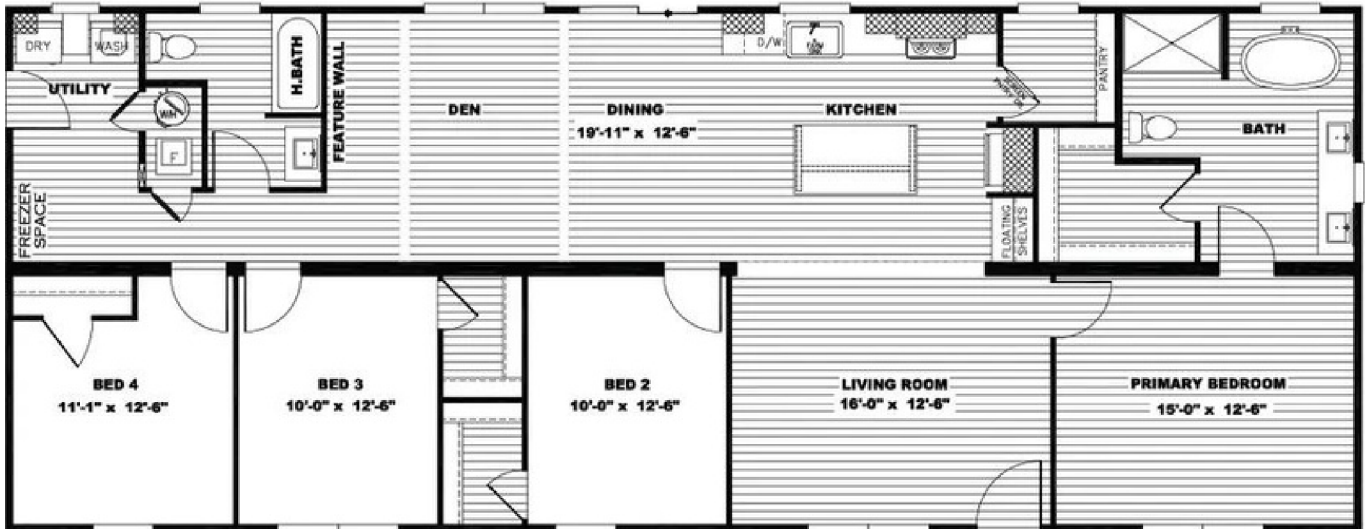

eBuilt ENHANCEMENTS

- 25 + Home efficiencies
- LED Lighting
- Hybrid Water Heater
- Smart Comfort By Carrier
- Lower Annual Utility Consumption