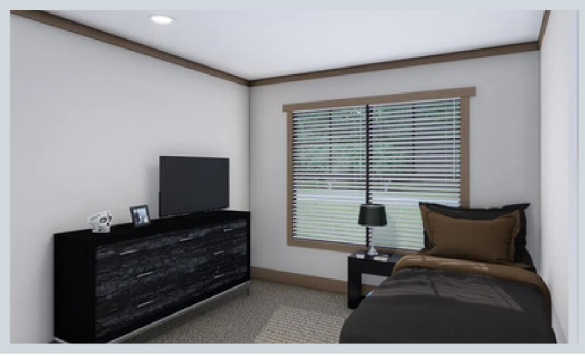

FEATURES

Deluxe Plus Collection

- Unitized Construction • OSB Roof
- 12" Eaves • Upgraded Fixtures

eBuilt ENHANCEMENTS

- 25 + Home efficiencies
- LED Lighting
- Hybrid Water Heater
- Smart Comfort By Carrier
- Lower Annual Utility Consumption

Disclaimer: Information provided is for general purposes only and subject to change without notice. Actual features and specifications may vary.

MY HOME DETAILS:

Tour Date: _____

Sales Price: _____

Sales Person: _____

Move-In Date: _____

Incentive(s): _____

Community Fee: _____

SCAN TO TOUR

ROBERTS COMMUNITIES
FULFILLING DREAMS